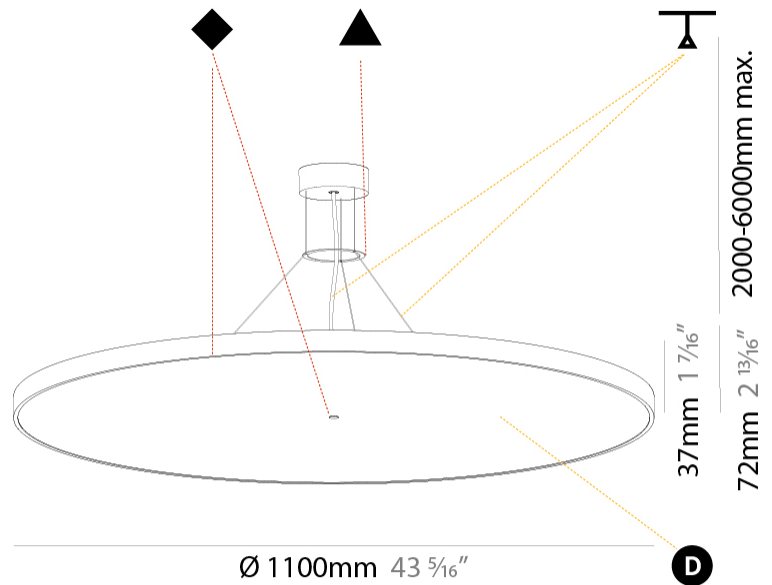

GENERAL

Series: Sign Diva
Subseries: Sign Diva
Brand: Prolicht
Division: Architectural
Mounting Type: Suspension
Mounting Location: Ceiling
Subcategory: Pendant

PHYSICAL

Shape: Round
Diameter (mm): 1100
Diameter (in): 43 ⁵/₁₆"
Height (mm): 86
Height (in): 3 ³/₈"
Light Distribution: Direct
Weight (kg): 19.475
Weight (lbs): 42.94
Diffuser: PMMA - Opal / Micro-Prism / Sparkling Secret / Vintage Industrial
Fixture Finish: SSR / BKV / CWI / CRY / HAB / UFT / ITA / RUA / FTG / MYG / LOD / PUS / FRO / FUP / KIA / POP / BLS / SPG / MEY / GOH / GUM / CHC / COM / ABZ / JAG / OBR / MOS / ROR
Fixture Material: Extruded Aluminum / Steel
Cable Details: 2,000mm/78 3/4" or 6,000mm/236 1/4" Transparent Cable

ELECTRICAL

Lamp Type: LED (Zhaga Standard)
Input Wattage (W): 169.4
Total Output Wattage (W): 134
Dimming: Tri-Mode (Non-Dimming and Phase Dimming (120Vac only) and 0-10V Dimming)
Driver Included: Yes
Driver Location: Integrated
Driver Type: Constant Current - Universal
Driver Class: Class 2
Input Voltage (V): 120 - 277
Constant Current (MA): 600

LED

Color Temperature (°K): 2700 / 3000 / 3500 / 4000
Max. Delivered Lumen (lm): 16140 / 19520 / 19933 / 20340
CRI: >90 CRI
Lamp Life (hrs): 50000

OPTICAL

RATINGS AND CERTIFICATIONS

Certified By: Certified for North American Standards
IP rating: IP20