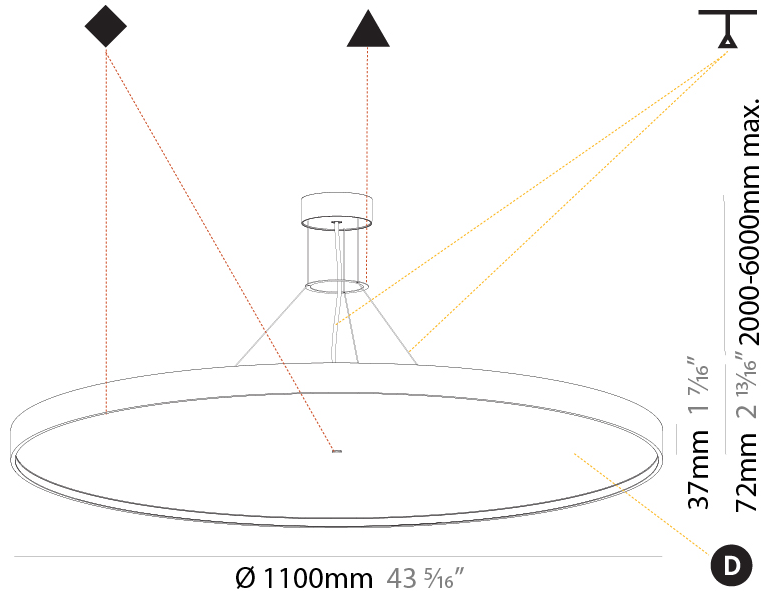

GENERAL

Series: Sign Diva
Subseries: Sign Diva
Brand: Prolicht
Division: Architectural
Mounting Type: Suspension
Mounting Location: Ceiling
Subcategory: Pendant

PHYSICAL

Shape: Round
Diameter (mm): 1100
Diameter (in): 43 ⁵/₁₆"
Height (mm): 72
Height (in): 2 ¹³/₁₆"
Light Distribution: Direct / Indirect
Weight (kg): 20.78
Weight (lbs): 45.81
Diffuser: PMMA - Opal / Micro-Prism / Sparkling Secret / Vintage Industrial
Fixture Finish: SSR / BKV / CWI / CRY / HAB / UFT / ITA / RUA / FTG / MYG / LOD / PUS / FRO / FUP / KIA / POP / BLS / SPG / MEY / GOH / GUM / CHC / COM / ABZ / JAG / OBR / MOS / ROR
Fixture Material: Extruded Aluminum / Steel
Cable Details: 2,000mm/78 3/4" or 6,000mm/236 1/4" Transparent Cable

ELECTRICAL

Lamp Type: LED (Zhaga Standard)
Input Wattage (W): 169.4 / 28.6
Total Output Wattage (W): 135 / 24
Dimming: Tri-Mode (Non-Dimming and Phase Dimming (120Vac only) and 0-10V Dimming)
Driver Included: Yes
Driver Location: Integrated
Driver Type: Constant Current - Universal
Driver Class: Class 2
Input Voltage (V): 120 - 277
Constant Current (MA): 600 / 350

LED

Color Temperature (*K): 2700 / 3000 / 3500 / 4000
Max. Delivered Lumen (lm): 20030 / 20610 / 21050 / 21480
CRI: >90 CRI
Lamp Life (hrs): 50000

OPTICAL

RATINGS AND CERTIFICATIONS

Certified By: Certified for North American Standards
IP rating: IP20

A